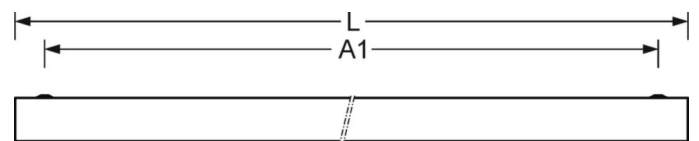

LIGHTING TECHNOLOGY

Placement	LED, Colour rendering/Light colour CRI ≥ 80 / 5000K
Colour tolerance (MacAdam)	3SDCM
Photobiological safety (Luminaire)	RG0
Nominal luminous flux	14798lm
Nominal luminous flux-emergency lighting mode	14798lm
LED service life	68000h L80/B10 (Tq 35°C), 80000h L80/B10 (Tq 25°C), 37000h L90/B10 (Tq 25°C)
Luminaire luminous efficiency	121lm/W
UGR lat./long.	15.3 / 19.3

DEEP-LINK

<https://www.regiolux.de/en/article/62153026660>

Reference	LED 14800lm 850
ηLB	100 %
Φ ↓/↑	100 % / 0 %
UGR lat./long.	15.3 / 19.3
VDU	65° < 1000cd/m²

MECHANICS

Housing colour	traffic white RAL 9016
Dimensions (LxWxH/DxH)	1473mm x 340mm x 75mm
Ceiling system	cut-out ceilings [AD]
Weight (net)	17kg
Cable entry KE (X/Y)	65mm/150mm
Type of installation	Ceiling-mounted single installation, Ceiling-mounted trunking installation, Installation in clean room ceilings, Ceiling installation individual mounting

Dimensions

L	1473 mm	Length
B	340 mm	Width
H	75 mm	Height
A1	1380 mm	Mounting distance single mounting
A3	93 mm	Mounting distance between luminaires in a light run arrangement
X	65 mm	Distance cable infeed to the center of the luminaire on the X-axis
Y	150 mm	Distance cable infeed to the center of the luminaire on the Y-axis