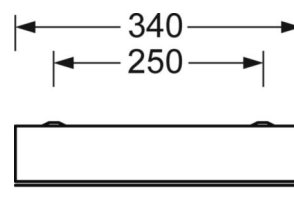

LIGHTING TECHNOLOGY

Placement	LED, Colour rendering/Light colour CRI ≥ 80 / 5000K
Colour tolerance (MacAdam)	3SDCM
Photobiological safety (Luminaire)	RG0
Nominal luminous flux	14798lm
Nominal luminous flux-emergency lighting mode	14798lm
LED service life	68000h L80/B10 (Tq 35°C), 80000h L80/B10 (Tq 25°C), 37000h L90/B10 (Tq 25°C)
Luminaire luminous efficiency	121lm/W
UGR lat./long.	15.3 / 19.3

DEEP-LINK

<https://www.regiolux.de/en/article/62153026660>

Reference	LED 14800lm 850
ηLB	100 %
Φ ↓/↑	100 % / 0 %
UGR lat./long.	15.3 / 19.3
VDU	65° < 1000cd/m²

MECHANICS

Housing colour	traffic white RAL 9016
Dimensions (LxWxH/DxH)	1473mm x 340mm x 75mm
Ceiling system	cut-out ceilings [AD]
Weight (net)	17kg
Cable entry KE (X/Y)	65mm/150mm
Type of installation	Ceiling-mounted single installation, Ceiling-mounted trunking installation, Installation in clean room ceilings, Ceiling installation individual mounting

Dimensions

L	1473 mm	Length
B	340 mm	Width
H	75 mm	Height
A1	1380 mm	Mounting distance single mounting
A3	93 mm	Mounting distance between luminaires in a light run arrangement
X	65 mm	Distance cable infeed to the center of the luminaire on the X-axis
Y	150 mm	Distance cable infeed to the center of the luminaire on the Y-axis