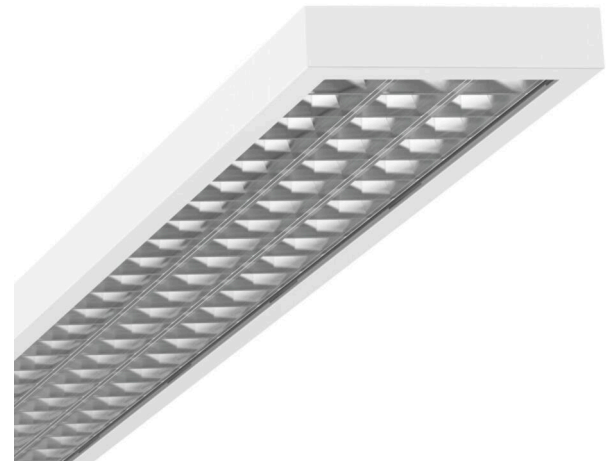

Surface-mounted luminaire - Silky matt MIRO® parabolic louvres - direct distribution

Sheet steel housing suitable, rectangular cross section; suitable for use in clean rooms and clean room areas per DIN 14644-1; manufactured per IPA provisions, as well as the directives for quality assurance GMP (Good Manufacturing Practice); Housing colour traffic white RAL 9016; Direct light distribution using reflectivity-enhanced MIRO® aluminium parabolic louvres, silk-matt anodised, for computer workstations, omnidirectional glare reduction according to the current DIN EN 12464-1 standard With clear cover made of laminated safety glass; Integrated LED driver design.. Electrical connection and connection of control cable using 5-pole connection terminal with plug-in contacts; Luminous flux in emergency light mode 14798 lm. The aduna clean room luminaire is suitable for direct voltage (0/50Hz), emergency luminaires must have additional marking. Suitable for air purity class ISO 14644-1 Class 2 with excellent to very good results in terms of microbial metabolic potential and chemical resistance.

DEEP-LINK

<https://www.regiolux.de/en/article/62153026660>

Reference	LED 14800lm 850
ηLB	100 %
Φ ↓/↑	100 % / 0 %
UGR lat./long.	15.3 / 19.3
VDU	65° < 1000cd/m²

MECHANICS

Housing colour	traffic white RAL 9016
Dimensions (LxWxH/DxH)	1473mm x 340mm x 75mm
Ceiling system	cut-out ceilings [AD]
Weight (net)	17kg
Cable entry KE (X/Y)	65mm/150mm
Type of installation	Ceiling-mounted single installation, Ceiling-mounted trunking installation, Installation in clean room ceilings, Ceiling installation individual mounting

Dimensions

L	1473 mm	Length
B	340 mm	Width
H	75 mm	Height
A1	1380 mm	Mounting distance single mounting
A3	93 mm	Mounting distance between luminaires in a light run arrangement
X	65 mm	Distance cable infeed to the center of the luminaire on the X-axis
Y	150 mm	Distance cable infeed to the center of the luminaire on the Y-axis